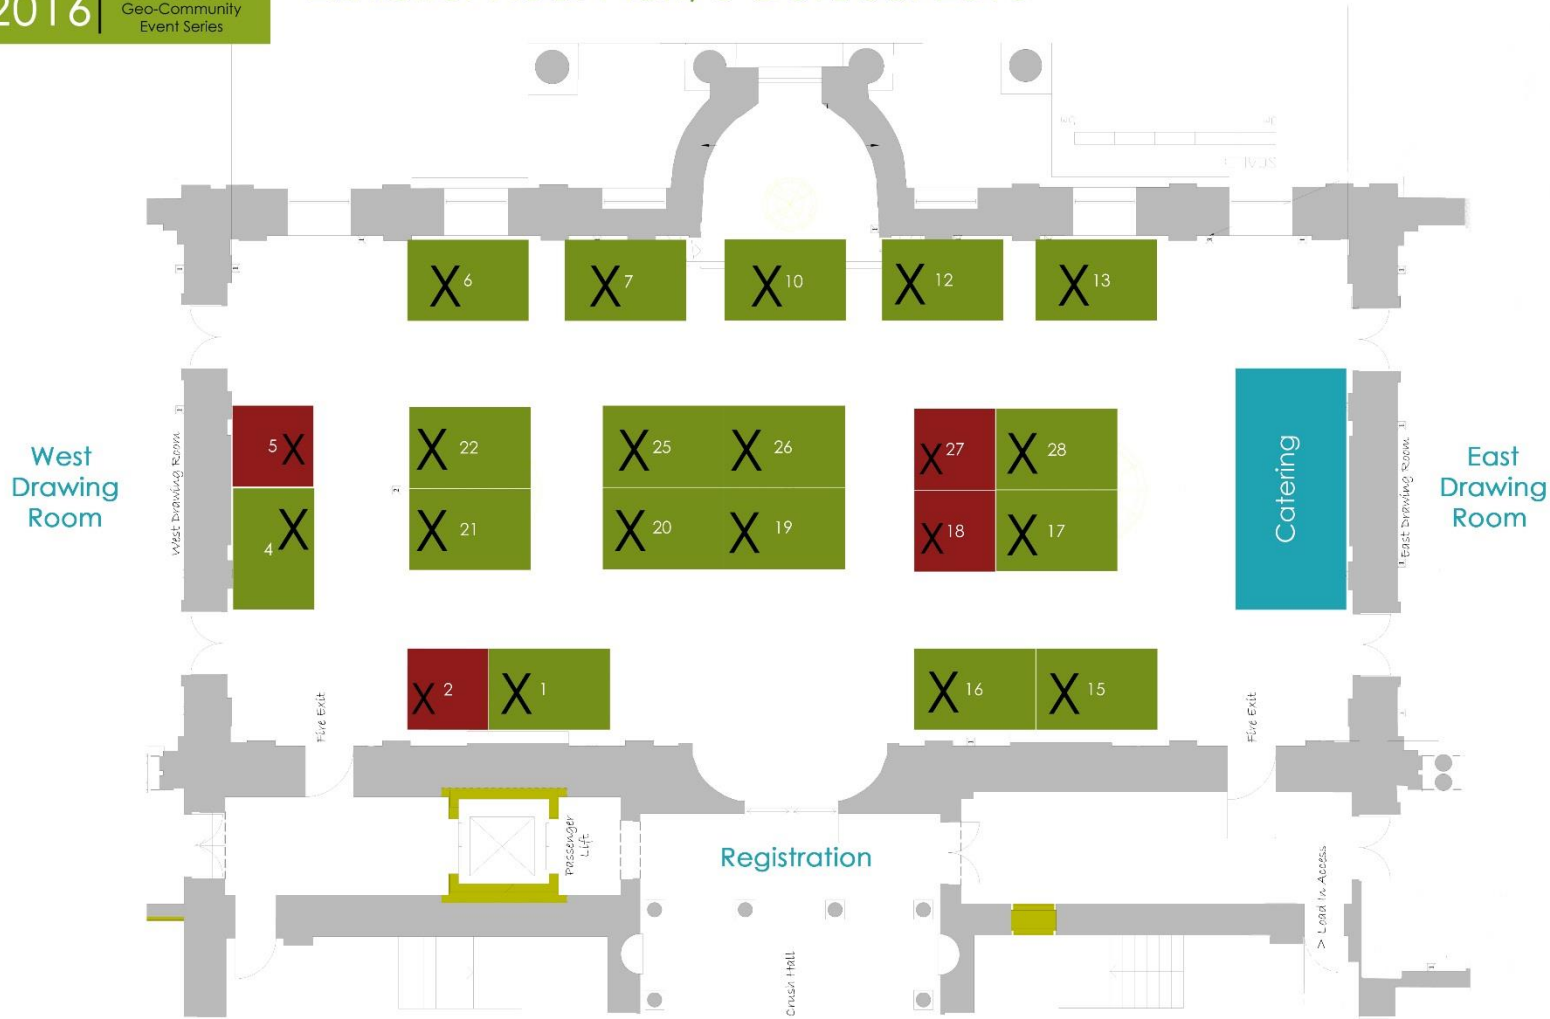

GeoDATA 2016 Scotland Showcase
Exhibitor Floor Plan, 6 October 2016

Exhibitors

1. Topcon
2. RICS
4. Europa Technologies
5. Chartered ICES
6. GeoAware
7. Skyline Globe
10. Raptor UAS
12. Sterling Geo
13. MGISS
15. 1Spatial
16. Blue Marble Geographics
17. The GeoInformation Group
18. AGI
19. Higher Mapping Solutions
20. KOREC
21. British Geological Survey (BGS)
22. Survey Solutions Scotland
25. Clyde Space
26. StatMap
27. British Cartographic Society (BCS)
28. Cadcorp